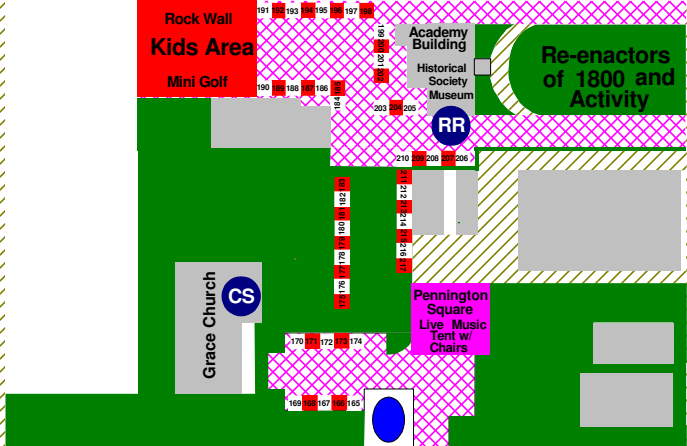

West Lake Street

Rock Wall
Kids Area
Mini Golf
Academy Building
Historical Society Museum
Re-enactors of 1800 and Activity

Wood Street

North Scott Street

North Cass Street

North Broad Street

Pennington Street

North Cass Street

West Main Street

West Main Street

Back Alley

South Scott Street

Fire House

South Broad Street

West Green Street

West Green Street

Corvette Row
Peach Pie
Delaware National Guard Band
MOT Senior Center

Kids Area
Connection Church

South Cass Street

- Restroom RR
- Comfort Station CS
- Live Entertainment