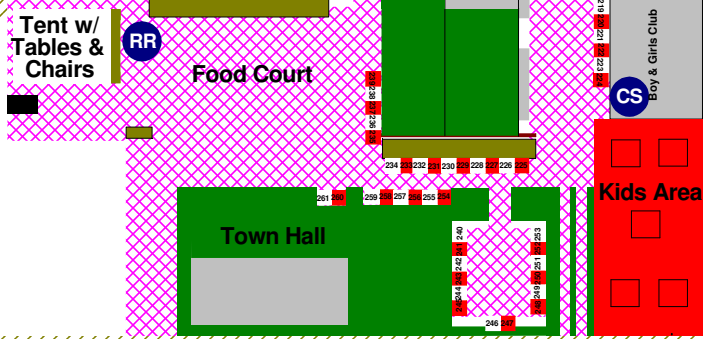

West Lake Street

Rock Wall
Kids Area
Mini Golf
Academy Building
Historical Society Museum
Re-enactors of 1800 and Activity

Wood Street

North Scott Street

North Cass Street

North Broad Street

Pennington Street

North Cass Street

West Main Street

West Main Street

Back Alley

South Scott Street

Fire House

South Broad Street

West Green Street

West Green Street

Corvette Row
Peach Pie
Delaware National Guard Band
MOT Senior Center

Kids Area
Connection Church

South Cass Street

- Restroom RR
- Comfort Station CS
- Live Entertainment