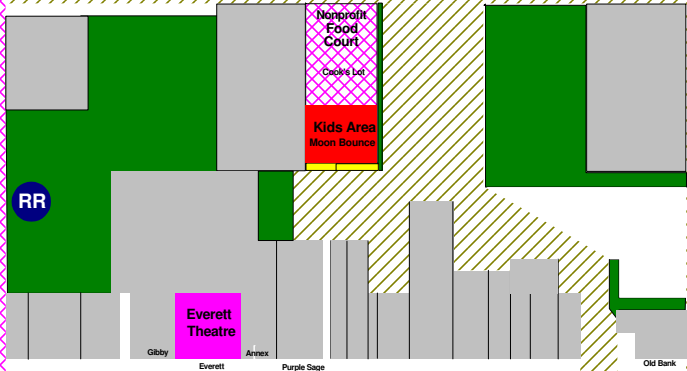

West Lake Street

Rock Wall
Kids Area
Mini Golf
Academy Building
Historical Society Museum
Re-enactors of 1800 and Activity

Wood Street

North Scott Street

North Cass Street

North Broad Street

Pennington Street

North Cass Street

West Main Street

West Main Street

Back Alley

South Scott Street

Fire House

South Broad Street

West Green Street

West Green Street

Corvette Row
Peach Pie
Delaware National Guard Band
MOT Senior Center

Kids Area
Connection Church

South Cass Street

- Restroom RR
- Comfort Station CS
- Live Entertainment